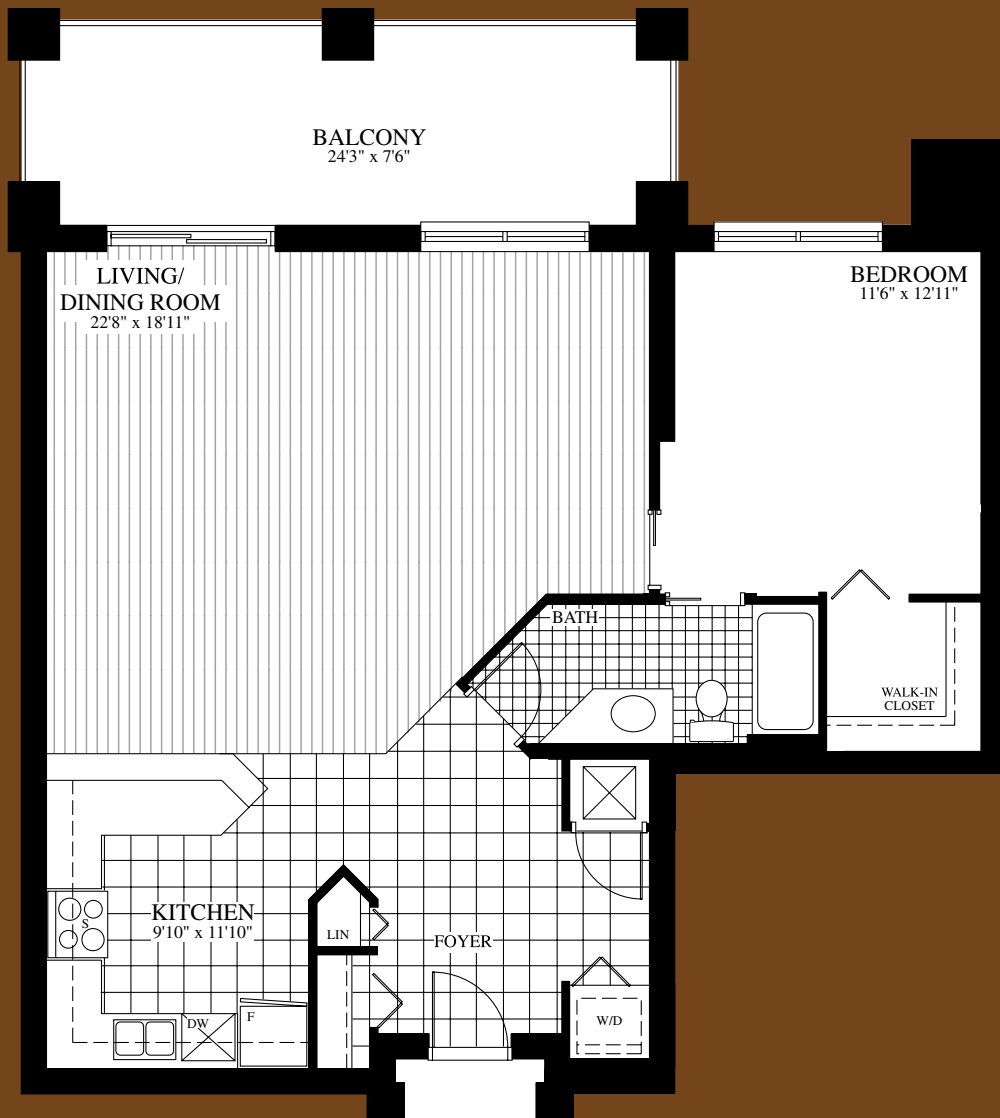

The Tulip - \$281,400
1 Bedroom
1,003 Sq. Ft.

Available in The Hampton.

THE ORIGINAL™

All drawings are artist's concepts and may vary slightly from the final product. E. & O. E. Actual usable floor space may vary from stated area, and square footage has been calculated based on usable living space according to the TARIION rules, and does not include garages or unfinished basement areas. Drawings may show optional features which may not be included in the base price. Bulkheads & box outs may be required as chases for plumbing & mechanical. Garage man door location, if applicable, may vary subject to grade. In an ongoing review of homeowner's needs, changes may have been incorporated into our "New Home Features" and construction techniques. Specifications subject to change without notice. © Dec 2010.